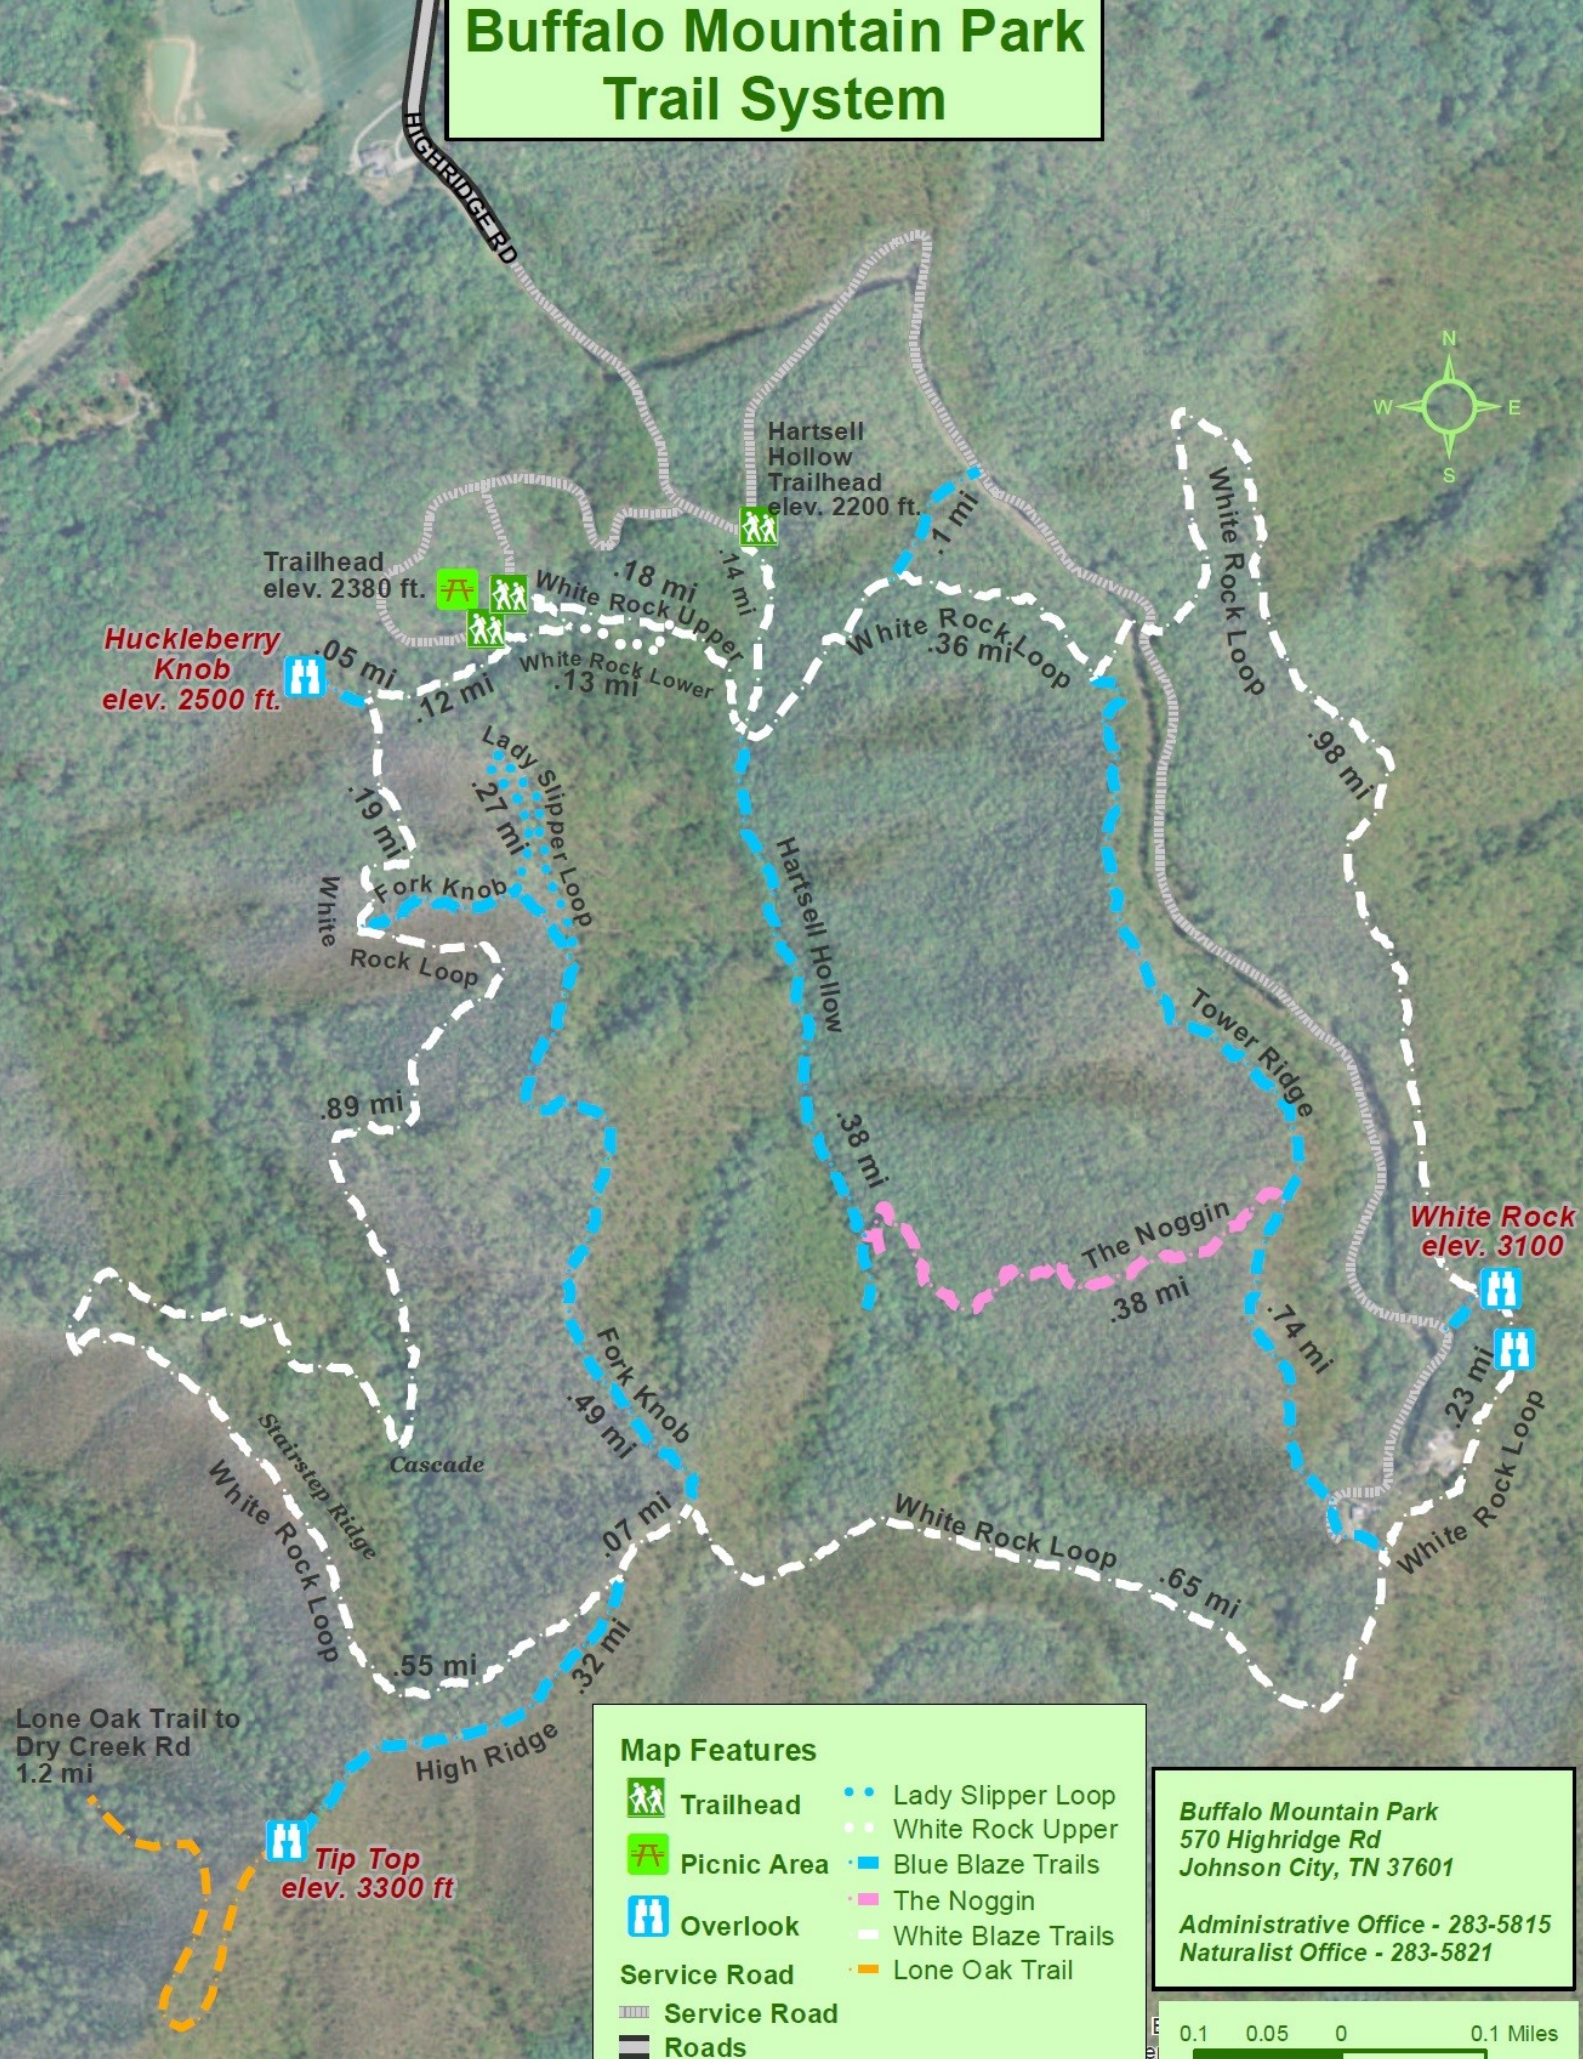

Buffalo Mountain Park Trail System

Map Features

- Trailhead
- Picnic Area
- Overlook
- Service Road
- Roads
- Lady Slipper Loop
- White Rock Upper
- Blue Blaze Trails
- The Noggin
- White Blaze Trails
- Lone Oak Trail

Buffalo Mountain Park
 570 Highridge Rd
 Johnson City, TN 37601

Administrative Office - 283-5815
 Naturalist Office - 283-5821